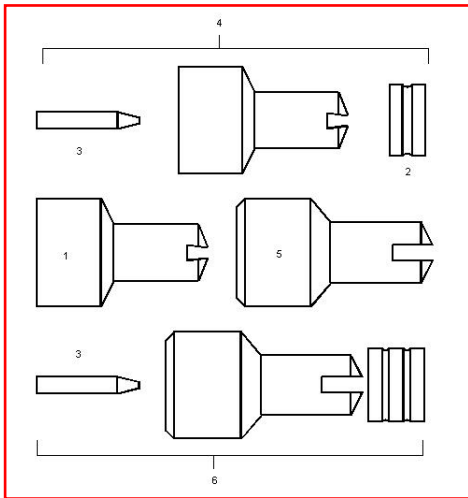

Wagner

Wagner PEM

1	AW0351232	Fan Spray Nozzle
2	AW0351232-R	Ring Only for Nozzle Kit
3	AW0351346	Air Nozzle
4	AW0351901	Fan Spray Nozzle Assembly
5	AW0260928	Nozzle Split
6	AW0260908	Nozzle Split Assembly