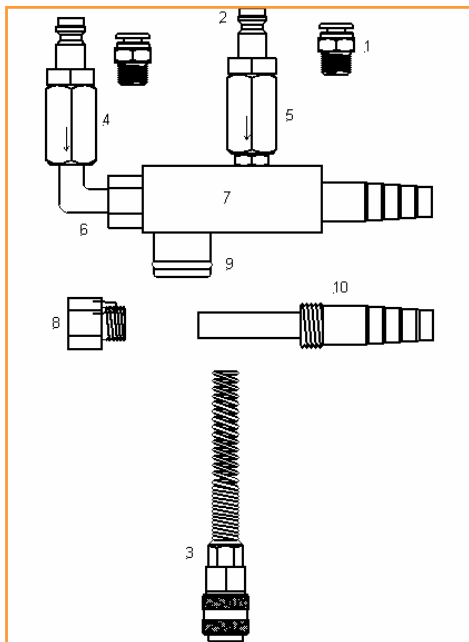

GEMA PI-3 Pump

-	AG123456	Complete Pump
1	AG106701	Quick Disconnect 4x6mm
1	AG106702	Quick Disconnect 6x8mm
2	AG106539	Quick Coupling Plug
3	AG106540	Quick Socket W/ Spring 4x6mm
3	AG106541	Quick Socket W/ Spring 6x8mm
4	AG114623	Check Valve Conv. Air
5	AG114626	Check Valve Suppl. Air
6	AG114627	Elbow Male/Female
6	AG000325	Elbow Male/Male
7	AG114629	Housing
8	AG123635	Injector Jet
9	AG110306	O-Ring
10	AG114630	Hose Connectin, Tivar
10	AG116735	Hose Connection, Teflon