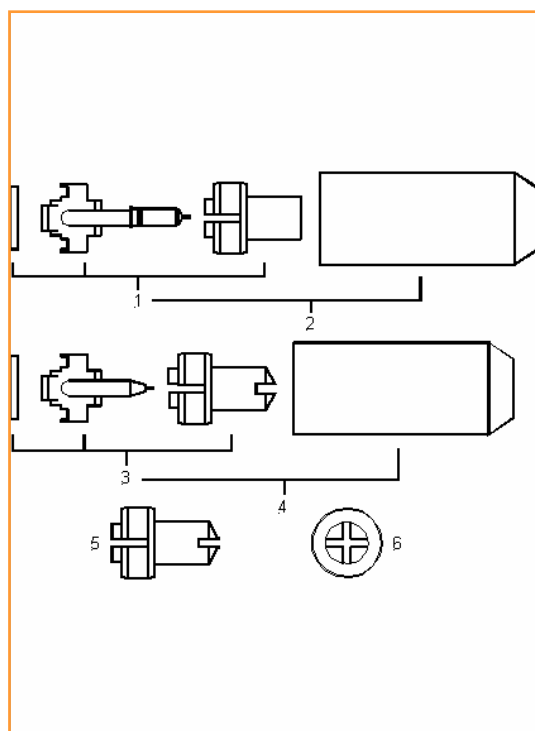

PG 1 JET Kits

1	AG116142	Round Jet Kit
2	AG116152	Round Jet Kit with Sleeve
3	AG116141	Flat Jet Kit
4	AG116151	Flat Jet Kit with Sleeve
5	AG107187-01	Custom Slot Width
6	AG107187-02	Cross Slot Nozzle

ASE s.r.l.
Via Cantoniga 11
22100 Como Italy www.ase-web.it
Tel. +39.031.52.50.89
Fax. +39.031.52.60.63