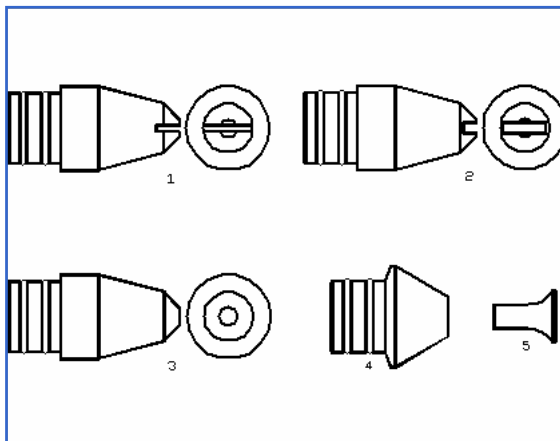

- AN941181 O-Ring
- 1 AN134384 Flat Spray 2.5mm - Tivar
- 1 AN174223 Flat Spray 2.5mm - Glass Filled Teflon
- 1 AN139902 Flat Spray 3mm - Tivar
- 1 AN174225 Flat Spray 3mm - Glass Filled Teflon
- 2 AN141045 Flat Spray 4mm - Tivar
- 2 AN174227 Flat Spray 4mm - Glass Filled Teflon
- 2 AN139903 Flat Spray 6mm - Tivar
- 2 AN174229 Flat Spray 6mm - Glass Filled Teflon
- 3 AN134384-B0 Blank, No Slot
- 4 AN173139 Nozzle, Short VS2
- 5 AN173138 Deflector - 19mm

Vari Nordson