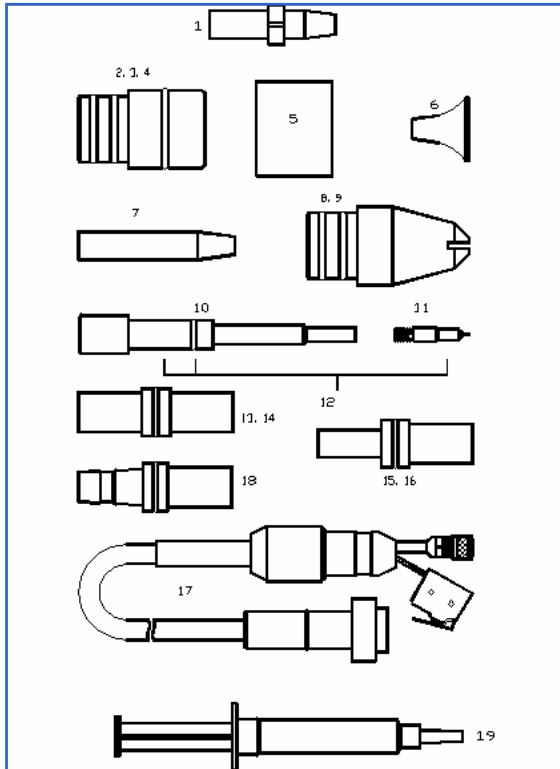

Versa spray

- AN900549 75 ft Powder Hose 3/8"
- AN900550 75 ft Powder Hose 1/2"
- 1 AN132348 Wear Sleeve Round
- 2 AN145558 Nozzle Round Spray
- 3 AN941181 O-Ring
- 4 AN941205 O-Ring
- 5 AN144759 Pattern Adjuster
- 6 AN133734 Deflector Tip 26mm
- 6 AN173138 Deflector Tip 19mm
- 7 AN134385 Sleeve Wear Flat
- 8 AN941181 O-Ring
- 9 AN134384 Nozzle Flat Spray - Tivar
- 9 AN174223 Nozzle Flat Spray - Teflon
- 10 AN940117 O-Ring
- 11 AN132748 Contact
- 12 AN134376 Resistor Holder Assembly
- 13 AN134386 Hose Adapter
- 14 AN940163 O-Ring
- 15 AN135896 Hose Adapter Lo Flow
- 16 AN940163 O-Ring
- 17 ANREPAIR Your Cable Rebuilt
- 18 AN134386N Hose Adapter, New Style
- 19 AN245733 12 Pack of Dielectric Grease

Versa spray nozzle