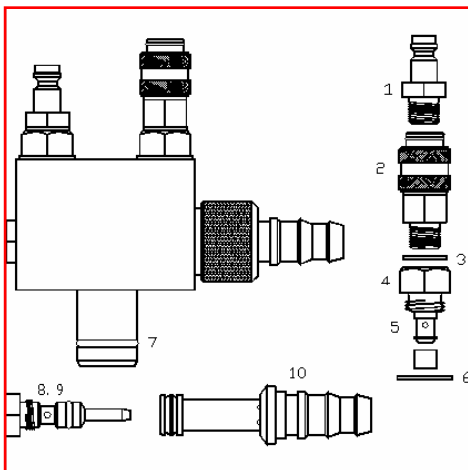

PJ 2020 PR Pump

-	AW0241293	Complete Injector
1	AW9992709	Coupling Nipple
2	AW9992710	Screw-In Gland
3	AW9970150	Gasket
4	AW0241410	Check Valve Assembly
5	AW0241424	Hose
6	AW9970149	Gasket
7	AW9971178	O-Ring
8	AW9971319	O-Ring
9	AW0241407	Nozzle
10	AW0241403	Nipple D10 Blue Ring
10	AW0241417	Nipple D8 Red Ring
10	AW0241404	Nipple Standard
11	AW0241402	Injector Casing Only

ASE s.r.l.
Via Cantoniga 11
22100 Como Italy www.ase-web.it
Tel. +39.031.52.50.89
Fax. +39.031.52.60.63