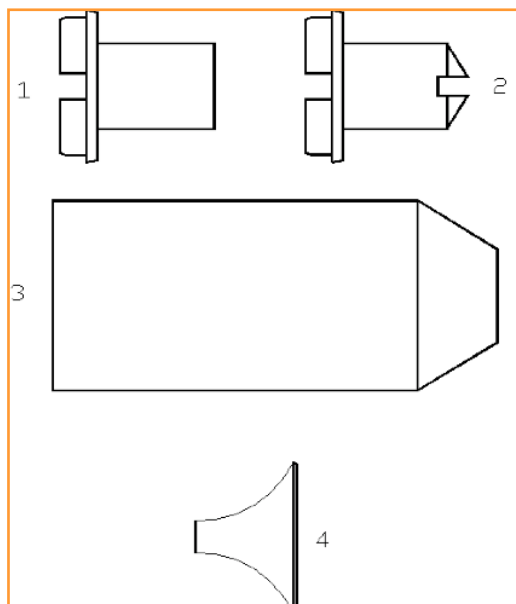

EF Pump

- 1 AG378518 Round Jet Nozzle
- 2 AG377856 Flat Jet Nozzle
- 3 AG379166 Threaded Sleeve
- 4 AG331341 Deflector 16mm
- 4 AG331333 Deflector 24mm
- 4 AG331325 Deflector 32mm

ASE s.r.l.
Via Cantoniga 11
22100 Como Italy www.ase-web.it
Tel. +39.031.52.50.89
Fax. +39.031.52.60.63