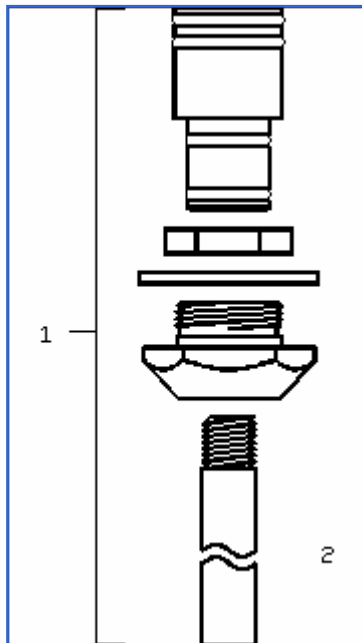

Pump mount

1	AN169189	Complete Transfer Pump Mount
2	AN169090	Pick-Up Tube 8"

Sure coat gun

1	AN940212	O-Ring
2	AN288558	Nozzle Adapter
3	AN941215	O-Ring
4	AN288569	Pattern Adjuster
5	AN173141	Deflector - 26mm
5	AN173138	Deflector - 19mm
5	AN147880	Deflector - 16mm
6	AN941081	O-Ring
7	AN288557	Support
8	AN940163	O-Ring
9	AN288555	Wear Sleeve - Long
9	AN288572	Wear Sleeve - Short
10	AN288560	Electrode Spring
11	AN288554	Holder
12	AN940163	O-Ring
13	AN288568	Hose Adapter
14	AN302101	Flat Spray Nozzle - 2.5mm
14	AN302102	Flat Spray Nozzle - 3mm
14	AN302103	Flat Spray Nozzle - 4mm
14	AN302104	Flat Spray Nozzle - 6mm
15	AN302107	Flat Spray Nozzle - Blank

ASE s.r.l.
Via Cantoniga 11
22100 Como Italy www.ase-web.it
Tel. +39.031.52.50.89
Fax. +39.031.52.60.63