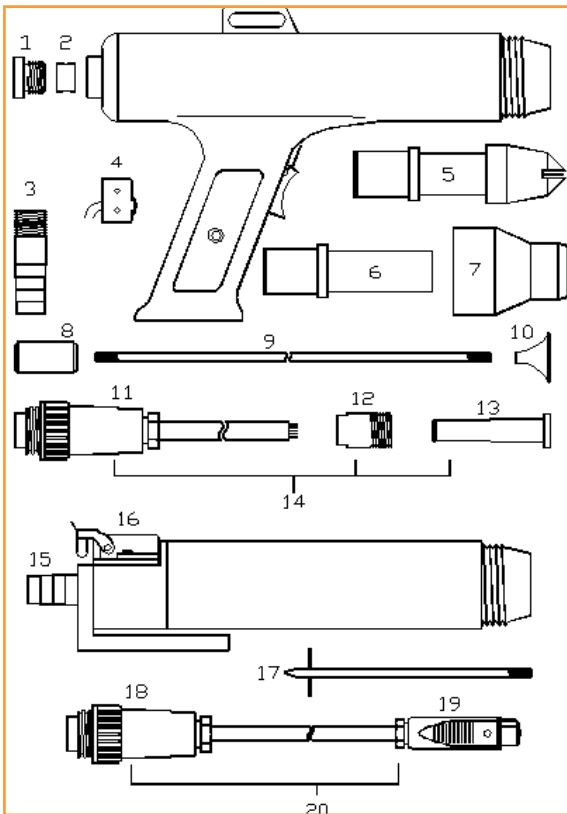

AP & HP Gun GEMA

-	AG003100	100KV Handgun
-	AG003600	100KV Automatic Gun
1	AG000419	Gland Bolt
2	AG000446	Gasket
3	AG000420	Hose Connection
4	AG000442	Micro Switch
5	AG000191-01	Flat Spray Muzzle
5	AG000191-02	Flat Spray Nozzle
6	AG000402	Round Spray Muzzle
7	AG003309	Union Nut
8	AG000416	Knob
9	AG003111	Deflector Rod 15"
9	AG000411	Deflector Rod 17"
9	AG000413	Deflector Rod 21"
10	AG000708	Deflector Tip 1/2"
10	AG000709	Deflector Tip 5/8"
10	AG000710	Deflector Tip 13/16"
10	AG000711	Deflector Tip 1"
11	AG000431	Plug for Cable
12	AG000421	Gland for Cable
13	AG000423	Strain Relief
14	AG000432	Handgun Cable 24ft
15	AG003636	Clip
16	AG003634	Socket on Auto Gun
17	AG000707	Deflector Rod 5"
18	AG000431	Plug for Cable
19	AG003633	Plug for Auto Cable
20	AG003630	Auto Gun Cable

ASE s.r.l.
Via Cantoniga 11
22100 Como Italy www.ase-web.it
Tel. +39.031.52.50.89
Fax. +39.031.52.60.63