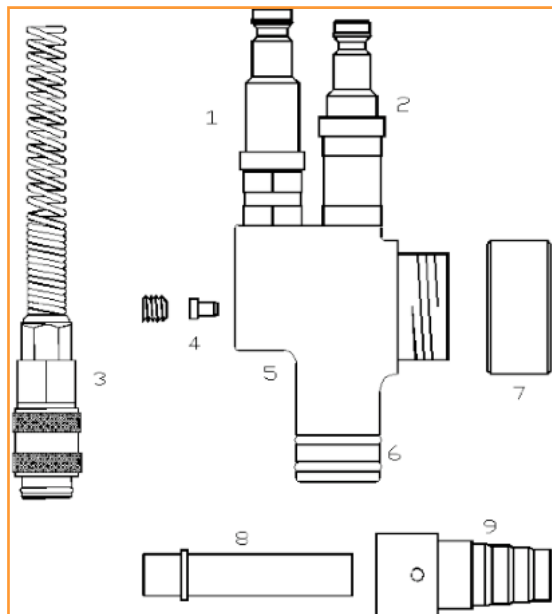

EF Pump

- AG377740 Complete Injector Pump
- 1 AG261211 Check Valve Conveying
- 2 AG261203 Check Valve Supplementary
- 3 AG106541 Quick Socket w/Spring 6x8mm
- 4 AG377719 Injector Nozzle
- 5 AG377732 Injector Housing
- 6 AG231517 O-Ring
- 7 AG377717 Threaded Sleeve
- 8 AG377724 Teflon Insert Sleeve
- AG377767 Glass Filled Teflon Insert Sleeve
- 9 AG377716 Hose Connection