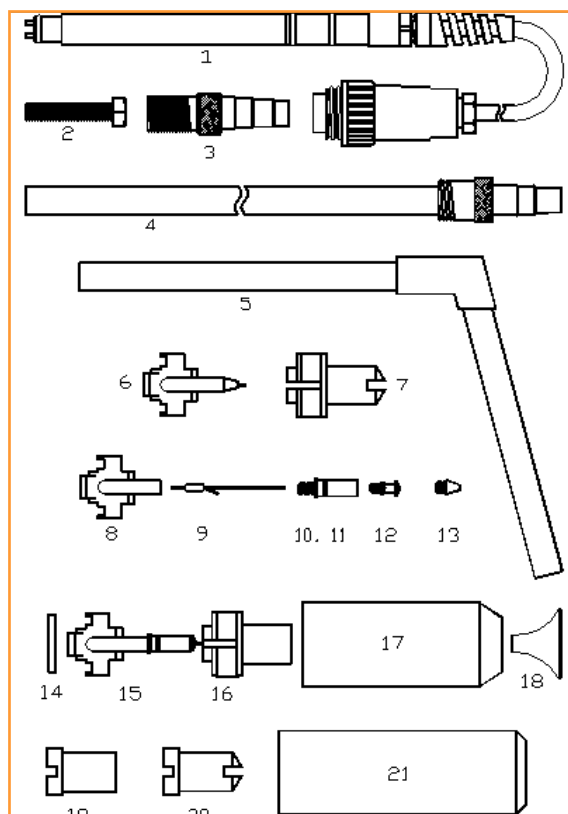

PG 1 Gun GEMA

1	AG121517	Cable Assembly, Auto 2A
1	AG112418	Cable Assembly, Auto 1A
1	AG109199	Cable Assembly, Handgun
2	AG107204	Plastic Bolt
3	AG115176	Hose Connector, Aluminum
3	AG107228	Hose Connector, Black Delrin
4	AG112419	Auto Hose Connector / Posder Tube
5	AG107227	Hand Powder Tube
6	AG116063	Electrode Flat Spray
7	AG107187	Nozzle Flat Spray
8	AG116064-01	Base for Electrode
9	AG116064-R0	Resistor for Electrode
10	AG110354	O-Ring
11	AG116064-02	Center for Electrode
12	AG116064-03	Tip for Electrode
13	AG116063-02	Flat Tip for Electrode
14	AG107188	Conductive Ring
15	AG116064	Electrode Round Spray
16	AG116126	Nozzle Round Spray
17	AG116121	Sleeve Threaded
18	AG107210	Deflector Tip 16mm
18	AG107209	Deflector Tip 24mm
18	AG107208	Deflector Tip 32mm
19	AG107219	Nozzle Round - Old Style
20	AG107218	Nozzle Flat - Old Style
21	AG107230	Threaded Sleeve 40mm - Old Style