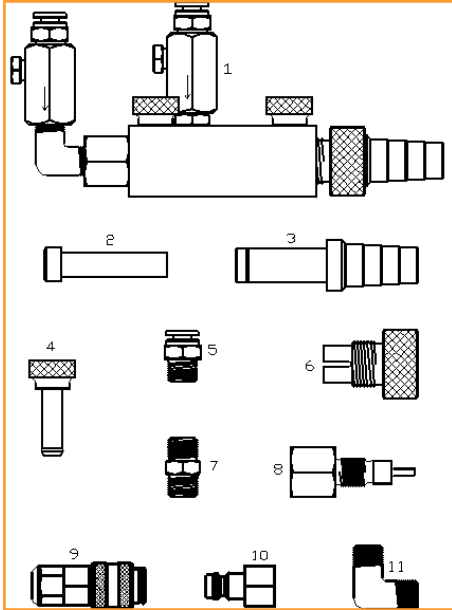

GEMA 342 Pump

1	AG000321	Check Valve
2	AG000305	Insert Sleeve, Tivar
2	AG000305-01	Insert Sleeve, Teflon
3	AG000343	Hose Connection
4	AG000364	Nut Connection
5	AG106701	Quick Disconnect 4x6mm
6	AG000345	Nut Clamp
7	AG000323	Nipple
8	AG000317	Nozzle
9	AG000371	Quick Disconnect 4x6mm
9	AG000372	Quick Disconnect 6x8mm
10	AG000370	Quick Disconnect male
11	AG000325	Elbow